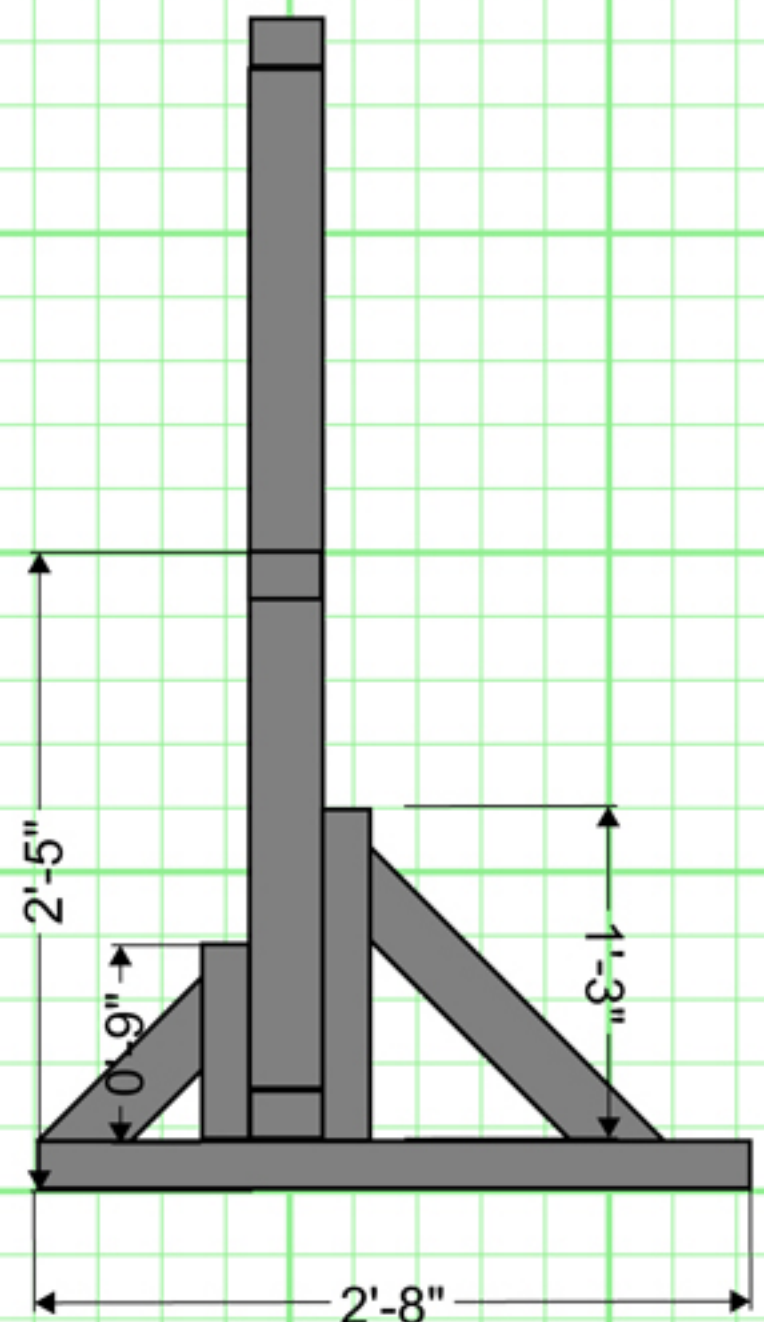

PRS PRACTICE BARRICADE

MATERIALS LIST:

(5) 2X4X8 BOARDS

(THIS GIVES YOU PLENTY OF EXTRA)

(1) 1.25"X48 DOWEL ROD

(1) HD CLOSET ROD BRACKET

ALTERNATE SUPPORT BASE DETAIL
(2X4 AND PLYWOOD)

SUPPORT BASE DETAIL
(ALL 2X4'S)

SHOOTER'S VIEW

SIDE VIEW