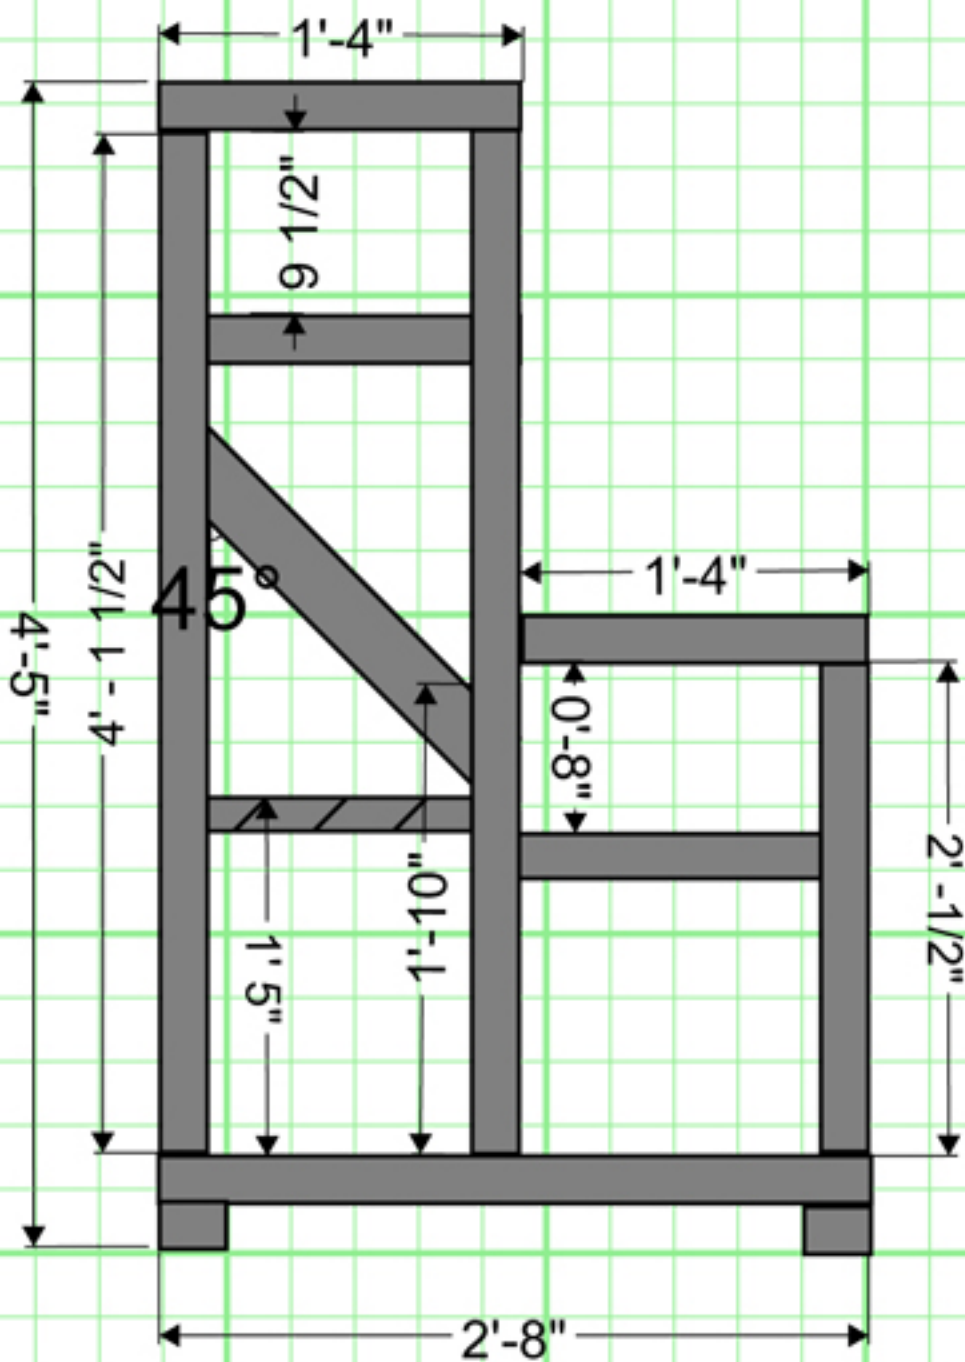

PRS PRACTICE BARRICADE

MATERIALS LIST:

(5) 2X4X8 BOARDS

(THIS GIVES YOU PLENTY OF EXTRA)

(1) 1.25"X48 DOWEL ROD

(1) HD CLOSET ROD BRACKET

ALTERNATE SUPPORT BASE DETAIL
(2X4 AND PLYWOOD)

SUPPORT BASE DETAIL
(ALL 2X4'S)

SHOOTER'S VIEW

SIDE VIEW