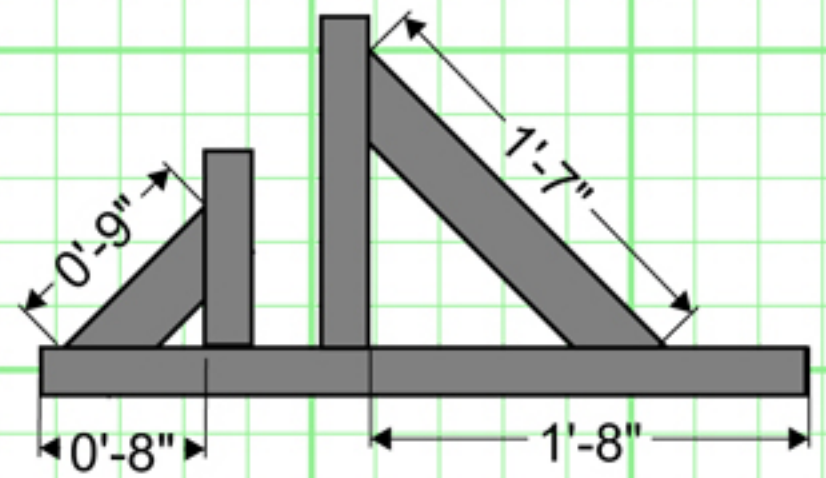

PRS PRACTICE BARRICADE

MATERIALS LIST:

(5) 2X4X8 BOARDS

(THIS GIVES YOU PLENTY OF EXTRA)

(1) 1.25"X48 DOWEL ROD

(1) HD CLOSET ROD BRACKET

ALTERNATE SUPPORT BASE DETAIL
(2X4 AND PLYWOOD)

SUPPORT BASE DETAIL
(ALL 2X4'S)

SHOOTER'S VIEW

SIDE VIEW